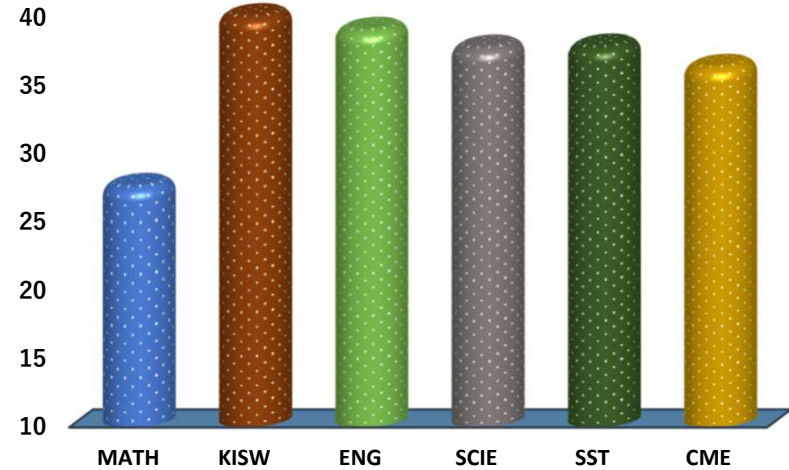

PEACE AND LOVE

REGION: DAR ES SALAAM

SCHOOL AVERAGE

36.5

DISTRICT: UBUNGO

SUBJECT AND GRADE PERFORMANCE ANALYSIS

SUBJECT RANKING

KISWAHILI	40.6	81%	1
ENGLISH	39.0	78%	2
SOCIAL STUDIES	37.8	76%	3
SCIENCE	37.7	75%	4
CIVIC AND MORAL EDUCATION	36.3	73%	5
MATHEMATICS	27.6	55%	6

SUBJECT GRADE ANALYSIS

SUBJECT/GRADE	A	B	C	D	E
MATHEMATICS	0	13	7	7	0
KISWAHILI	19	5	2	1	0
ENGLISH	12	14	1	0	0
SCIENCE	7	19	1	0	0
SOCIAL STUDIES	12	13	1	1	0
CIVIC AND MORAL	6	19	1	1	0

OVERALL GRADE ANALYSIS

A	5	27	19%
B	20		74%
C	2		7%
D	0		0%
E	0		0%

CHART SUBJECT ANALYSIS

BOYS VS GIRLS PERFORMANCE

	SAT		SAT	27
	14		13	
	75%		71%	

REGISTERED	27	100%
SEATED	27	100%
ABSENTEES	0	0%
PASSED	27	100%
FAILED	0	0%